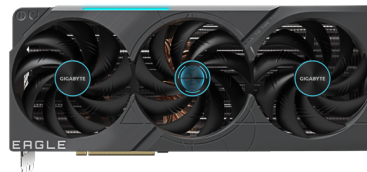

SVGA GeForce Gigabyte RTX4080 Eagle OC 16GB, GV-N4080EAGLE OC-16GD

Šifra: 28572
Kategorija proizvoda: Grafičke kartice
Proizvođač: GIGABYTE

Cena: **182.080,00**

Graphics Processing
GeForce RTX™ 4080

Core Clock
2520 MHz (Reference Card: 2505 MHz)
Memory Clock
22.4 Gbps
Memory Type
GDDR6X
Card Bus
PCI-E 4.0 x 16
Multi-view
4
PCB Form
ATX
OpenGL
4.6
Power Connectors
16 Pin*1
Accessories
1. Quick guide
2. Anti-sag bracket
3. Anti-sag bracket installation guide
4. One 16 pin to triple 8-pin power adaptor

CUDA®
9728
Memor
16 GB
Memor
256 bit
Digital
7680x4
Card si
L=342
DirectX
12 Ulti
Recom
850W
Output
Display
HDMI 2