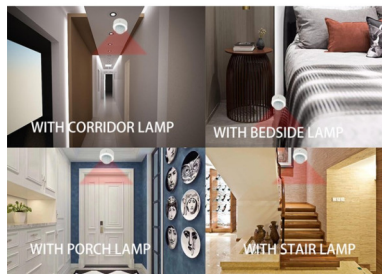

ZIGBEE-SMART-ALARM-RSH-MS10 Gembird RSH Tuya 2 in 1 Zigbee Mini PIR Motion Detector Human Infrared S

Šifra: 41291

Kategorija proizvoda: Sigurnosni Alarmni Sistemi, Kontrola pristupa

Proizvođač: GEMBIRD

Cena: 1.580,00

MULTI-SCENARIO APPLICATION

Model: ZIGBEE-SMART-ALARM-RSH-MS10 Gembird RSH Tuya 2 in 1 Zigbee Mini PIR Motion Detector Human Infrared Security Burglar Alarm Sensor

Napajanje: 3x AAA 1,5 V (nije uključeno u pakovanju)

Struja pripravnosti: 20uA

Vreme pripravnosti: 5-6 meseci (okidac 15 puta dnevno)

Vreme intervala aplikacije Push Notification: 3 minuta

Ugao detekcije: 120°

Udaljenost detekcije: 5m

Bežični tip: 2,4 GHz Wi-Fi ili Zigbee

Protokol: IEEE 802.11 b/g/n

Domet Wi-Fi veze: 45m (otvorena površina)

APP: Smart Life/Tuya Smart

Potreban mobilni OS: Android 4.1/iOS 9.0 ili noviji

Materijal: Superior ABS

Radna temperatura: -20?~60?

Radna vlažnost: 10% ~90%

Velicina artikla: pribl. 6,3 x 6,3 x 2,2cm

Težina artikla: pribl. 51 g / 1,8 oz