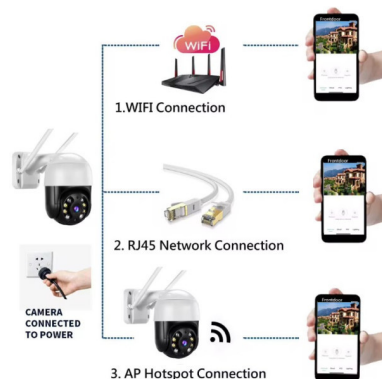

**CAM-IP2MP-EP8 GMB kamera 2 mpix microSD  
 iCSee xmeye pro Two-way voice PTZ ip66 1.5inch  
 black/white**

Šifra: 81488  
 Kategorija proizvoda: IP kamere, IP mrežni snimači  
 Proizvođač: GMB

**Cena: 3.080,00**

Model: CAM-IP2MP-EP8  
 2MP H.265 WiFi Camera, 1.5 Inch, ICSEE App  
 4pcs IR LED + 4pcs White LED, 3.6mm Lens  
 RJ45, Onvif P2P, Auto Tracking, Human Detection  
 IP66, Two Way Audio, 2A Adapter, Support TF Card  
 Smart IR&Color Night Vision, Pan 355°, Tilt 90°

App: icsee

Support system: Support IOS, Android mobile view (iOS 4.3 Android OS 2.3 above), Windows,

Storage: Support cloud /TF Card stroage (Max 128GB)

Monitor Advantage: Support PC computer monitoring, smartphone multi-pic view.