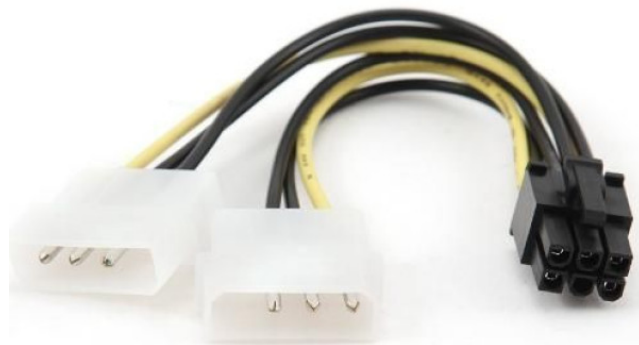

logo not found or type unknown

Firma: PC COOL DOO
Adresa: Višegradaska 26A
Telefon: 018526116
Fax: 0653526116
PIB: 104045201
E-mail: info@pccool.rs

CC-PSU-6 Gembird Internal power adapter Molex - 6-Pin for PCI express video cards 15cm

Šifra: 8364
Kategorija proizvoda: Hard disk HDD - SSD
Proizvođač: GEMBIRD

Cena: 160,00

Internal power adapter for PCI express video cards

Adapter cable with 1 x 5.25" Power female to 1 x 5.25" Power male and 6 Pin PCI express connector for video cards

Specifications

Length: 0.15 m

kablovi i adapteri ^^